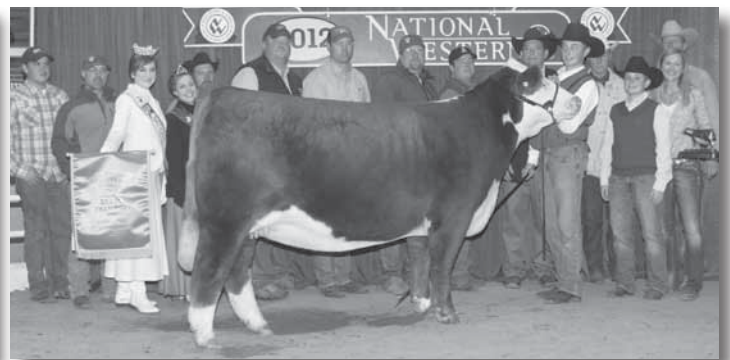

GRAND CHAMPION POLLED FEMALE • CHAMPION SPRING YEARLING
TCC MS DIANA 01 • Blake Tucker, North Platte, NE