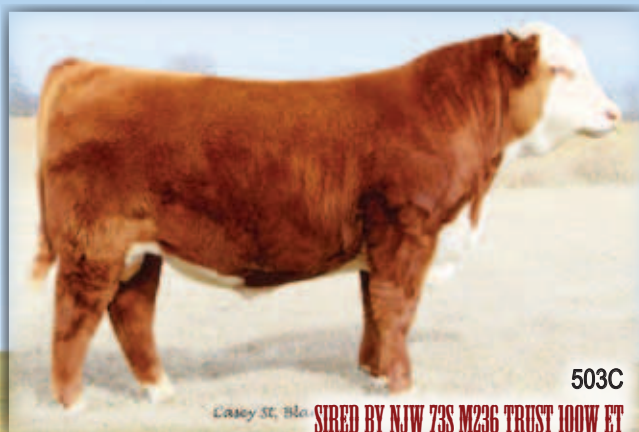

503C
Casey St. Blanc Sired by NJW 73S M236 TRUST 100W ET
CE-4.5 BW5.5 WW69 YW120 M30 REA.38 IMF.12