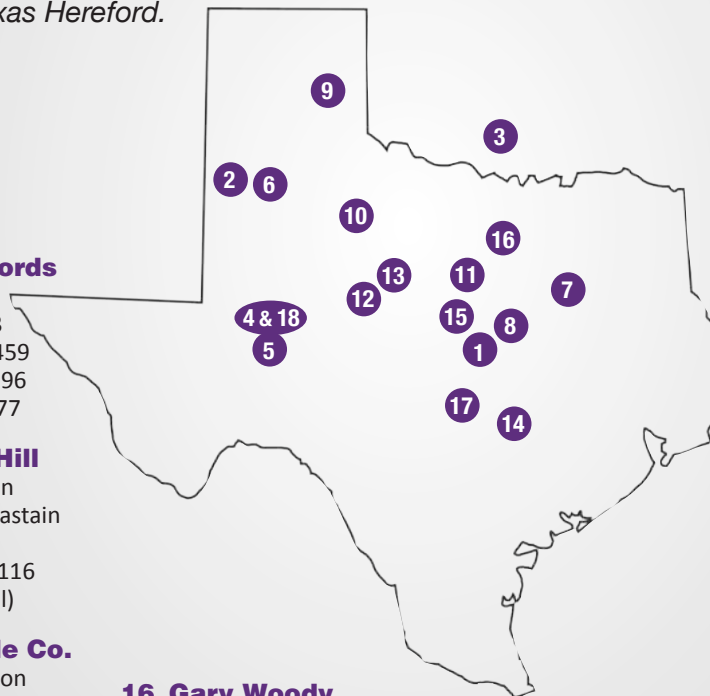

18. Yates Herefords

P.O. Box 94
Tarzan, TX 79783
432-459-2386
Mar. 1, 2017 Online Sale

★ show RESULTS

CHAMPION HEREFORD HEIFER • B&C MS MILES 6030D ET
Austin Breeding, Miami, TX

RESERVE CHAMPION HEREFORD HEIFER • PCC NEW MEXICO LADY 5014 ET
Jared Dauer, Panhandle, TX